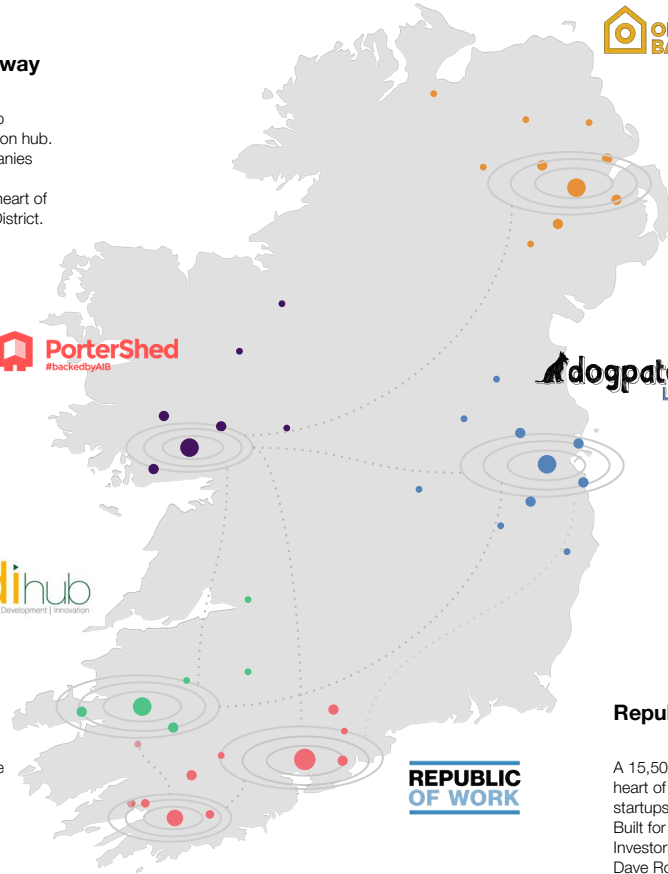

(Cork)

(Dublin)

(Galway)

(Kerry)

(Cork)

(Belfast)

Portershed | Galway

Considered Ireland's top regional startup innovation hub. Home to over 40 companies and more than 200 entrepreneurs. It is the heart of the Galway innovation District.

Ormeau Baths | Belfast

Entrepreneurs benefit from free passport hotdesking and supports as a way of entering the UK market. Relevant in light of Brexit. Jon Bradford is co-founder.

RDI Hub | Kerry

Ireland's most advanced and largest regional startup hub at 20,000 sq ft. Public Private Partnership with Fexco, IT Tralee and Kerry County Council.

Dogpatch Labs | Dublin

Crunchbase 'top 15 incubators around the world you need to know'. 100 startups, 500 members, 10,000 attend events each year.

Ludgate | West Cork

Leading EU case study for startup hubs & rural regeneration through digital innovation. Board Members include Anne O'Leary CEO Vodafone, Sean O'Driscoll of Glen Dimplex, Dee Forbes Director General RTE.

Republic of Work | Cork

A 15,500 sq ft innovation campus in the heart of Cork City. Home to 40+ startups and 200 people. Built for entrepreneurs by entrepreneurs. Investors include shipping entrepreneur Dave Ronayne & Voxpro founder Dan Kiely.