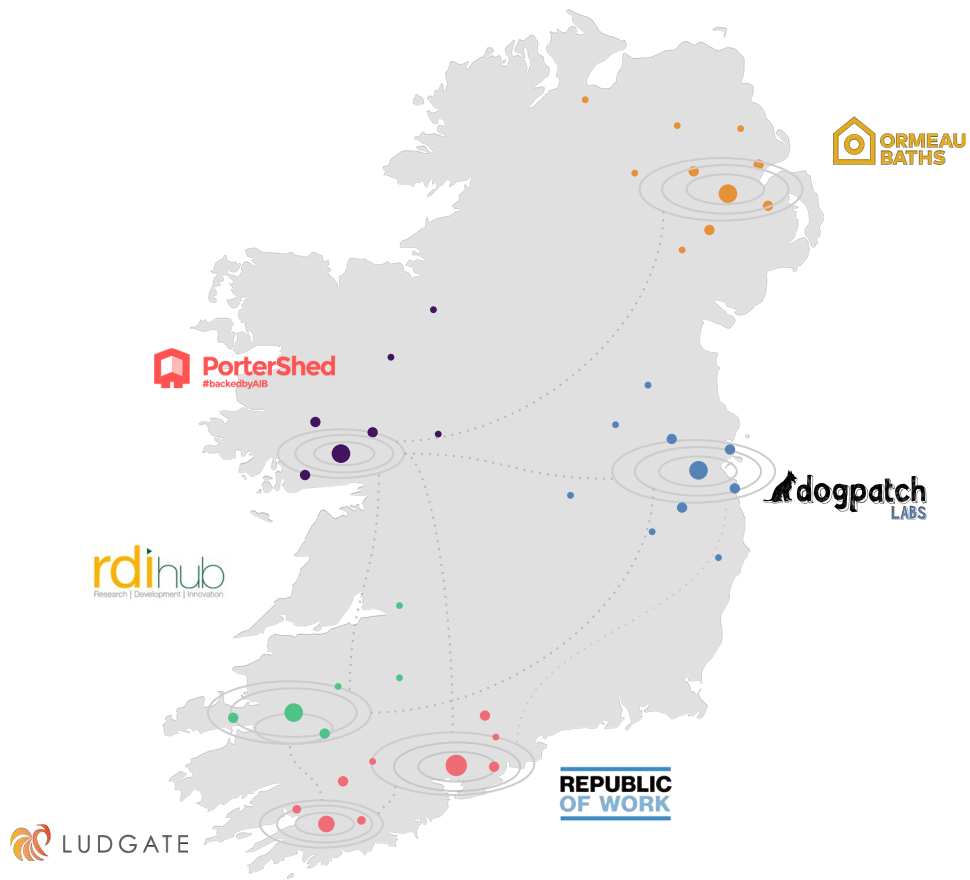

IRISH
TECH HUB
NETWORK

Creating an Island of Innovation

A Network for Accelerating Innovation

*IRISH
TECH HUB
NETWORK*

Connecting the Regions

The Irish Tech Hub Network connects best-in-class hubs across Ireland who have significant potential to **catalyse innovation in their regions**.

By facilitating the **sharing of knowledge and resources** across the network and by **enhancing global connectivity**, we can help to make Ireland a true island of innovation.

Joining the Dots

.....

Together we can achieve a new era of **regional connectedness** for Ireland's innovation ecosystem.

CEO | Portershed

Locally Embedded & Globally Connected

*IRISH
TECH HUB
NETWORK*

A Deeply Embedded Ecosystem

.....

Innovation hubs act as catalysts for Ireland's regional ecosystems where startups, investors, corporates, government, universities can engage on a neutral platform.

(Cork)

(Dublin)

(Galway)

(Kerry)

(Cork)

(Belfast)

Portershed | Galway

Considered Ireland's top regional startup innovation hub. Home to over 40 companies and more than 200 entrepreneurs. It is the heart of the Galway innovation District.